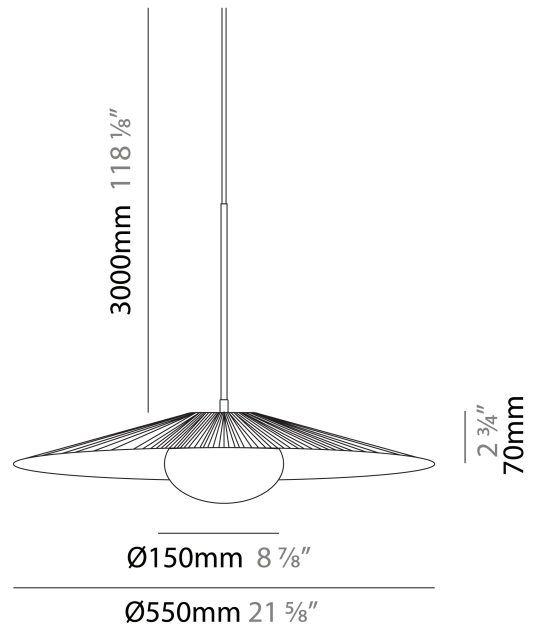

PROJECT	_____
TYPE	_____
SPECIFIER	_____
QUANTITY	_____
DATE	_____

ARCTIC CIRCLE SUSPENSION

D91234-

base number   Finish
Options

1. To build a product code in our configurator select the specify button on the base model # product page
2. To build a manual product code on this datasheet choose from the options listed below in blue font and add the suffix to the base model #

GENERAL

Series: Arctic Circle _____
Brand: Milan _____
Division: Design _____
Mounting Type: Suspension _____
Mounting Location: Ceiling _____
Subcategory: Pendant _____

PHYSICAL

Shape: Cone _____
Diameter (mm): 550 _____
Diameter (in): 21 5/8 _____
Height (mm): 393 _____
Height (in): 15 1/2 _____
Max. Overall Height (mm): 3000 _____
Max. Overall Height (in): 118 1/8 _____
Light Distribution: Direct _____
Diffuser: Opal Triplex acid-etched glass _____
Fixture Finish: TUG / CRE _____
Fixture Material: Ribbon / Aluminum _____
Cable Details: 3000mm / 118 1/8" Cable _____

ELECTRICAL

Number of Lamps: 1 _____
Lamp Type: LED Retrofit _____
Max. Wattage Per Lamp (W): 4.8 _____
Lamp Base: G9 _____
Input Voltage (V): 120 _____

LED

Lamp Life (hrs): 50000 _____

OPTICAL

RATINGS AND CERTIFICATIONS

Certified By: Certified for North American Standards _____
IP rating: IP20 _____