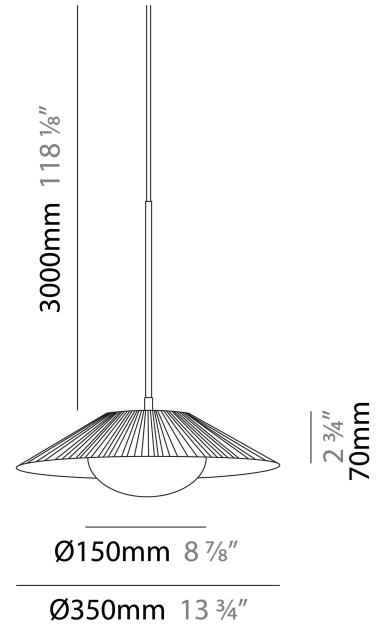

ARCTIC CIRCLE SUSPENSION

D91232-

base number   Finish
Options

1. To build a product code in our configurator select the specify button on the base model # product page
2. To build a manual product code on this datasheet choose from the options listed below in blue font and add the suffix to the base model #

GENERAL

Series: Arctic Circle _____
Brand: Milan _____
Division: Design _____
Mounting Type: Suspension _____
Mounting Location: Ceiling _____
Subcategory: Pendant _____

PHYSICAL

Shape: Cone _____
Diameter (mm): 350 _____
Diameter (in): 13 ¾ _____
Height (mm): 393 _____
Height (in): 15 ½ _____
Max. Overall Height (mm): 3000 _____
Max. Overall Height (in): 118 ⅙ _____
Light Distribution: Direct _____
Diffuser: Opal Triplex acid-etched glass _____
Fixture Finish: TUG / CRE _____
Fixture Material: Ribbon / Aluminum _____
Cable Details: 3000mm / 118 1/8" Cable _____

ELECTRICAL

Number of Lamps: 1 _____
Lamp Type: LED Retrofit _____
Bulb Included: Bulb Not Included _____
Max. Wattage Per Lamp (W): 4.8 _____
Lamp Base: G9 _____
Input Voltage (V): 120 _____

LED

OPTICAL

RATINGS AND CERTIFICATIONS

Certified By: Certified for North American Standards _____
IP rating: IP20 _____