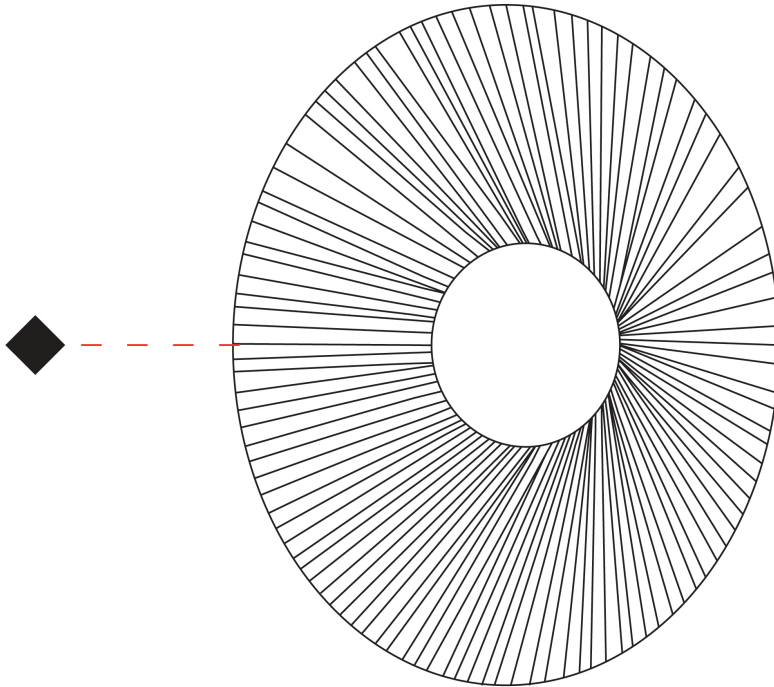

ARCTIC CIRCLE SUSPENSION

D93259-

PROJECT

TYPE

SPECIFIER

QUANTITY

DATE

D