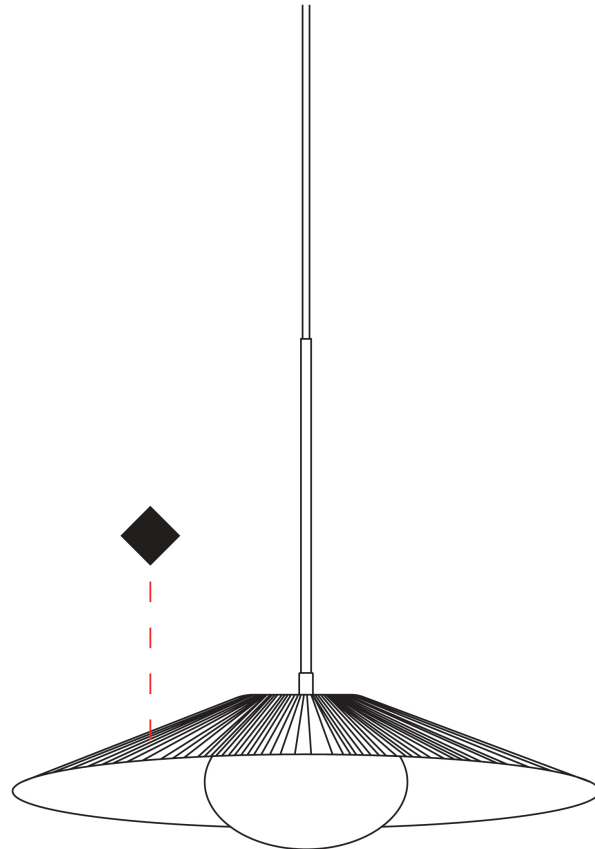

ARCTIC CIRCLE SUSPENSION

D91233-

PROJECT _____

TYPE _____

SPECIFIER _____

QUANTITY _____

DATE _____